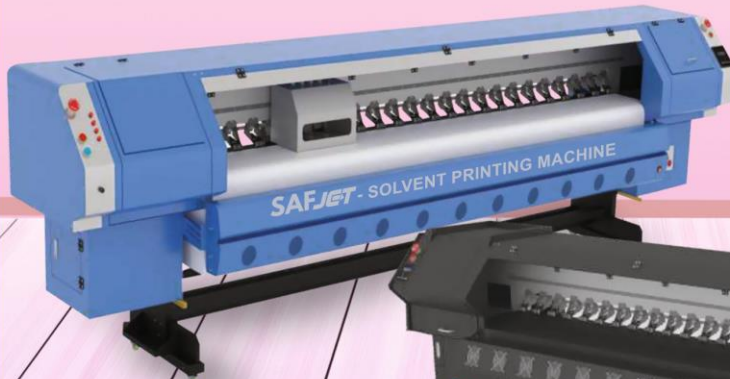

SAFJET

SOLVENT PRINTING MACHINE

**KM 512
PI - 42**

Speed - 400 Sqft

KM 512 i

Speed - 1400 Sqft

SPECIFICATION

MODEL NO.	PRINT HEAD	PRINT MODE	PRINT SPEED	PRINT WIDTH
KM 512 PI - 42 KM 512 i	4/8 Head Konic 512i/30pl	480 x 360 dpi 2 Pass	1400 / 2800 Sq Ft/hr	3200 MM
PRINT INTERFACE USB	MEDIA TRANSMISSION Roll to Roll	RIP SOFTWARE Ultra Print photo Print Maintop	INK TYPE CMYK	Power Requirements 220v

MEDIA TYPE : Flax / Vinyl / Star / BackLit / One Way Vision / Transparent